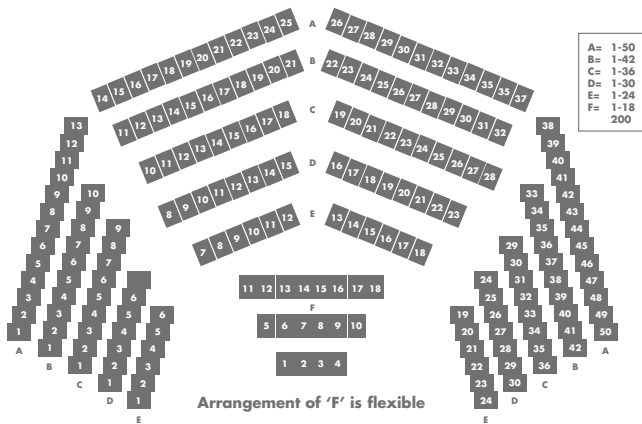

 Check the TOTT website for
news updates, special promotions,
competitions and much more!
www.terryotooletheatre.org.uk

If you would like a larger copy of the seating plan, please download and print from our website: www.terryotooletheatre.org.uk