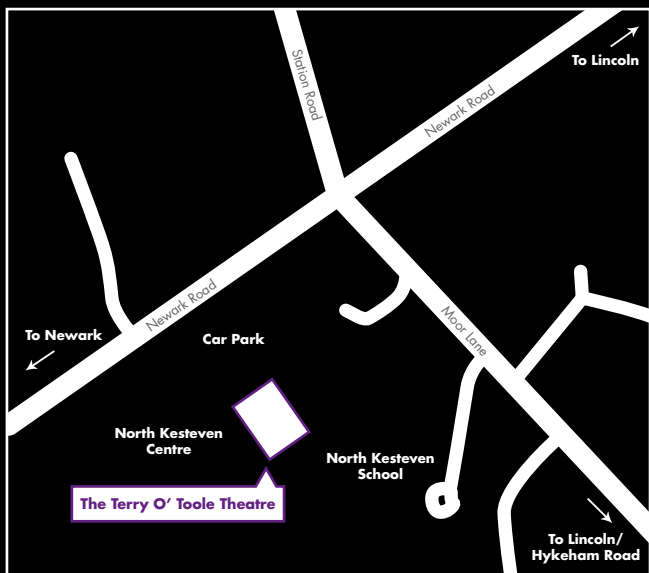

TOTT6348 Design By Distraction 01 522 521 600

The Terry O'Toole Theatre, North Kesteven Centre,
Moor Lane, North Hykeham, Lincolnshire LN6 9AX

Box Office: 01522 883311

Theatre Administration: 01522 870251

terry.otoole@leisureconnection.co.uk

Leisure in the Community Ltd and Leisure Connection Ltd working in partnership to develop and deliver high quality leisure services in North Kesteven District.

Supported by
ARTS COUNCIL ENGLAND