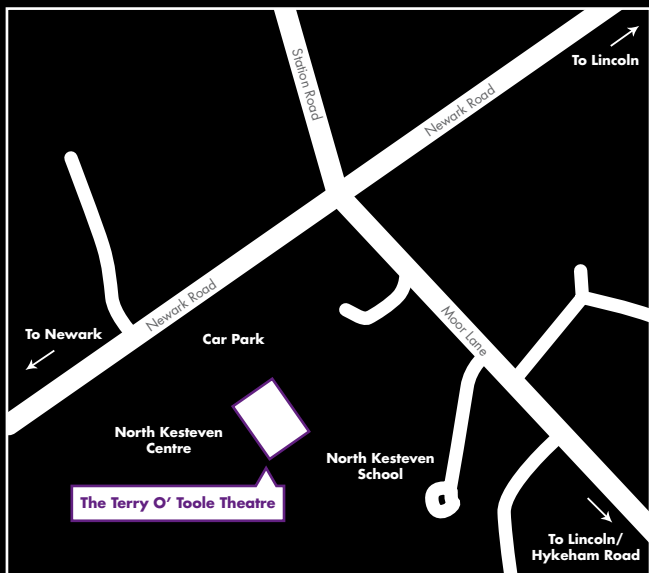

The Terry O'Toole Theatre, North Kesteven Centre,
Moor Lane, North Hykeham, Lincolnshire LN6 9AX

Box Office: 01 522 883311

The Box Office is open 7 days a week 9.00am thro' 7.00pm
and until curtain-up on performance days

Theatre Administration: 01 522 870251

TOTT7087 Design by Distraction: L: 01 522 521600 N: 01 636 678067 www.distracts.co.uk