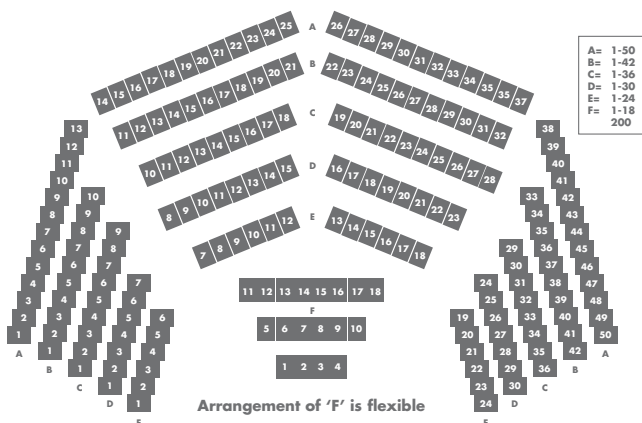

If you would like a larger copy of the seating plan, please download and print from our website: www.terryotooletheatre.org.uk

Booking for the Spring/Summer Season 2011 opens on Tuesday 4th January 10.00am.

In Person: call in at our Box Office at North Kesteven Centre, Moor Lane, North Hykeham LN6 9AX

By Phone: 01522 883311

Online Booking: www.terryotooletheatre.org.uk
[Please note: a booking fee will be applied to each ticket; postage is payable at 35p per booking]

By Post: please send full details of the performance you wish to attend to the Box Office, enclosing a cheque. If you would like your tickets posted out to you, please add 35p to the total.

Payment: we accept most major credit and debit cards; cheques should be made payable to Leisure Connection Ltd.

Reservations: tickets may be reserved for 5 working days, after which time they must be paid for. Uncollected reservations are immediately released for re-sale when the payment deadline expires. Reserved tickets must be collected 30 minutes prior to the start of the performance.

Concessions: generally available to Over 60s, Under 16s, Students, Disabled Patrons and Unwaged; a companion accompanying a disabled patron may also be entitled to a discounted rate, however TOTT cannot guarantee these concessions for events presented by external promoters.

Discounts: all discounts are subject to availability; retrospective discounts cannot be given and only one discount can be claimed per ticket. You may be asked for proof of your discount eligibility.

Refunds: The Terry O'Toole Theatre operates a No Refunds Policy; tickets will not be exchanged or money refunded unless an event is cancelled.

Children & Babes in Arms: families and young people are very welcome at the theatre, but not all shows are suitable for young children. Children under the age of 14 years must be accompanied by an adult. For children's theatre shows only, children under 2 years will be admitted free of charge if they share an adult seat; a Babes in Arms complimentary ticket will be issued for this purpose. Children over the age of 2 years will be allocated a seat which must be paid for. Babes in Arms tickets cannot be booked online. Please note that Babes in Arms tickets will not usually be available for shows other than the children's theatre programme and parents are strongly advised to consider the age guidance for each performance.

Look out for our 'Family Friendly' shows highlighted with this logo!

Accessibility: the theatre is fully accessible to wheelchair users and the auditorium is fitted with an induction loop. Please switch your hearing aid to the T position. [Please note the induction loop facility is not available for live music events]. The theatre welcomes Assistance Dogs; please advise the Box Office staff at the time of booking if you wish your dog to accompany you to a performance; a bowl of water is available on request.